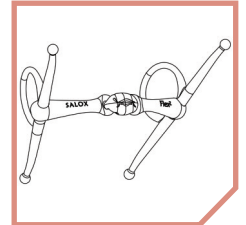

Turtle Top with Flex Full Cheek

Available in 16mm (7023-FC-TT)

See Video

Scan or visit website

The Full Cheek reinforces the turning aid promoting straightness and turning. Particularly useful for the young horse in order to establish the bend etc. Also highly recommended for the novice rider who may not fully support their inside rein as the Full Cheek will stabilise the mouthpiece therefore not allowing it to slide across the mouth.

This innovation is brilliant for the over-active busy mouth that chomps and chews on the mouthpiece. Turtle Top with Flex keeps the mouthpiece centred and arched over the tongue at all times, safely helping to prevent sideways tongue evasions. This comfortable mouthpiece re-focuses the inattentive mouth back onto the rein aids in order to achieve a soft consistent contact.

CODE	MOUTHPIECE	THICKNESS	DRESSAGE LEGAL	RING SIZE	S 118-128mm	M 128-138mm	L 138-148mm	XL 148-158mm	XXL 158-168mm
7023-FC-TT	TURTLE TOP FLEX ²	16mm	Y	NA					

Join the Bitting Revolution™

Neue
Schule